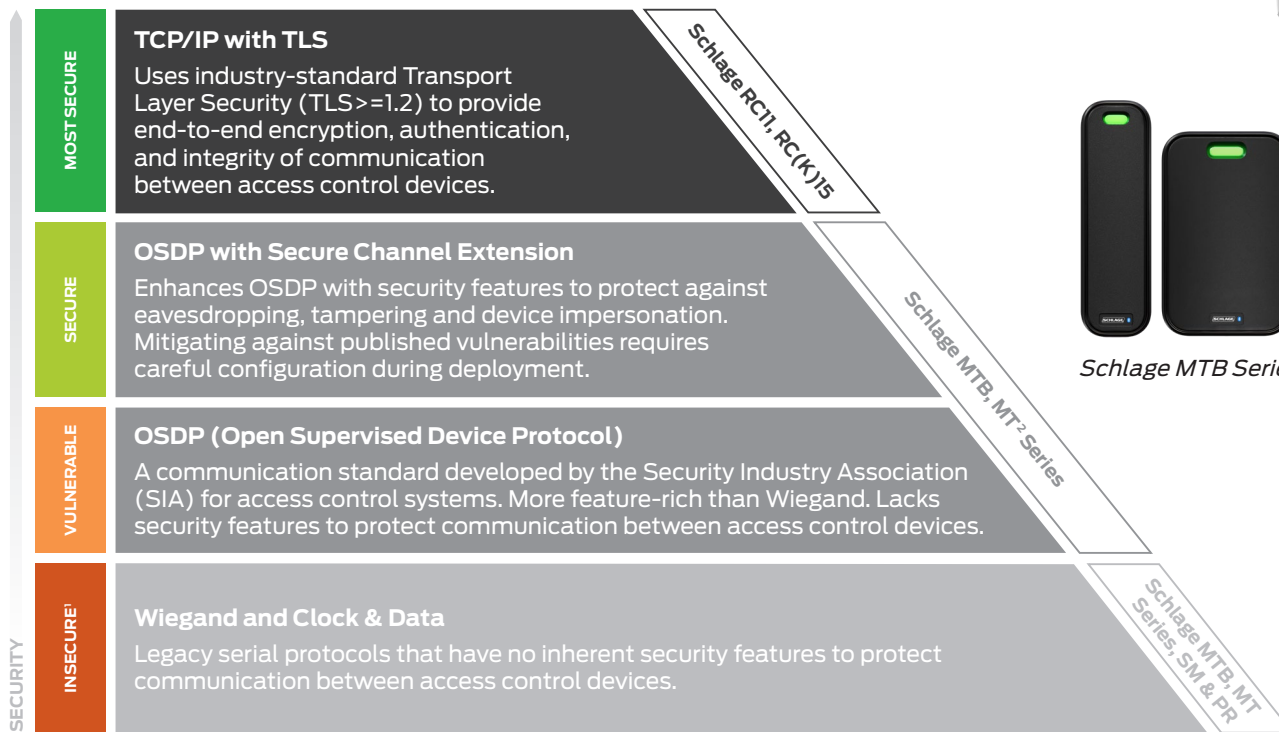

Reader Security Guide

Schlage card readers and IP controllers utilize multiple communication protocols along with security standards ensuring compliance with physical security and IT standards. This guide is intended as a reference ensuring end user and channel optimization based on application needs.

Schlage RC Series

Schlage MTB Series

Schlage MT Series, PR & SM

See the [Schlage Credential Security Guide](#) to understand the role credentials play in a secure facility.

1. Routing wires through a physically secured space and periodically monitoring endpoints for tampering may help mitigate some of the risks associated with insecure protocols.
2. -485 model only.