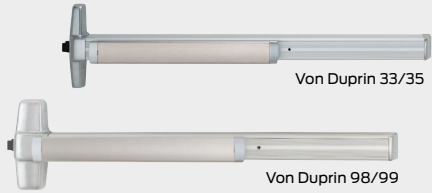

Main entrance & perimeter

Premium