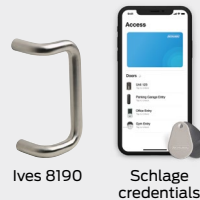

# Main entrance & perimeter

Premium

Standard

Basic

## Premium

Schlage LE

Schlage L

Schlage Control®

LCN 1460

SFIC cores

Everest 29 keys

Schlage credentials