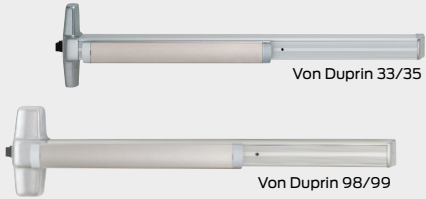

Stairwell & garage

Premium